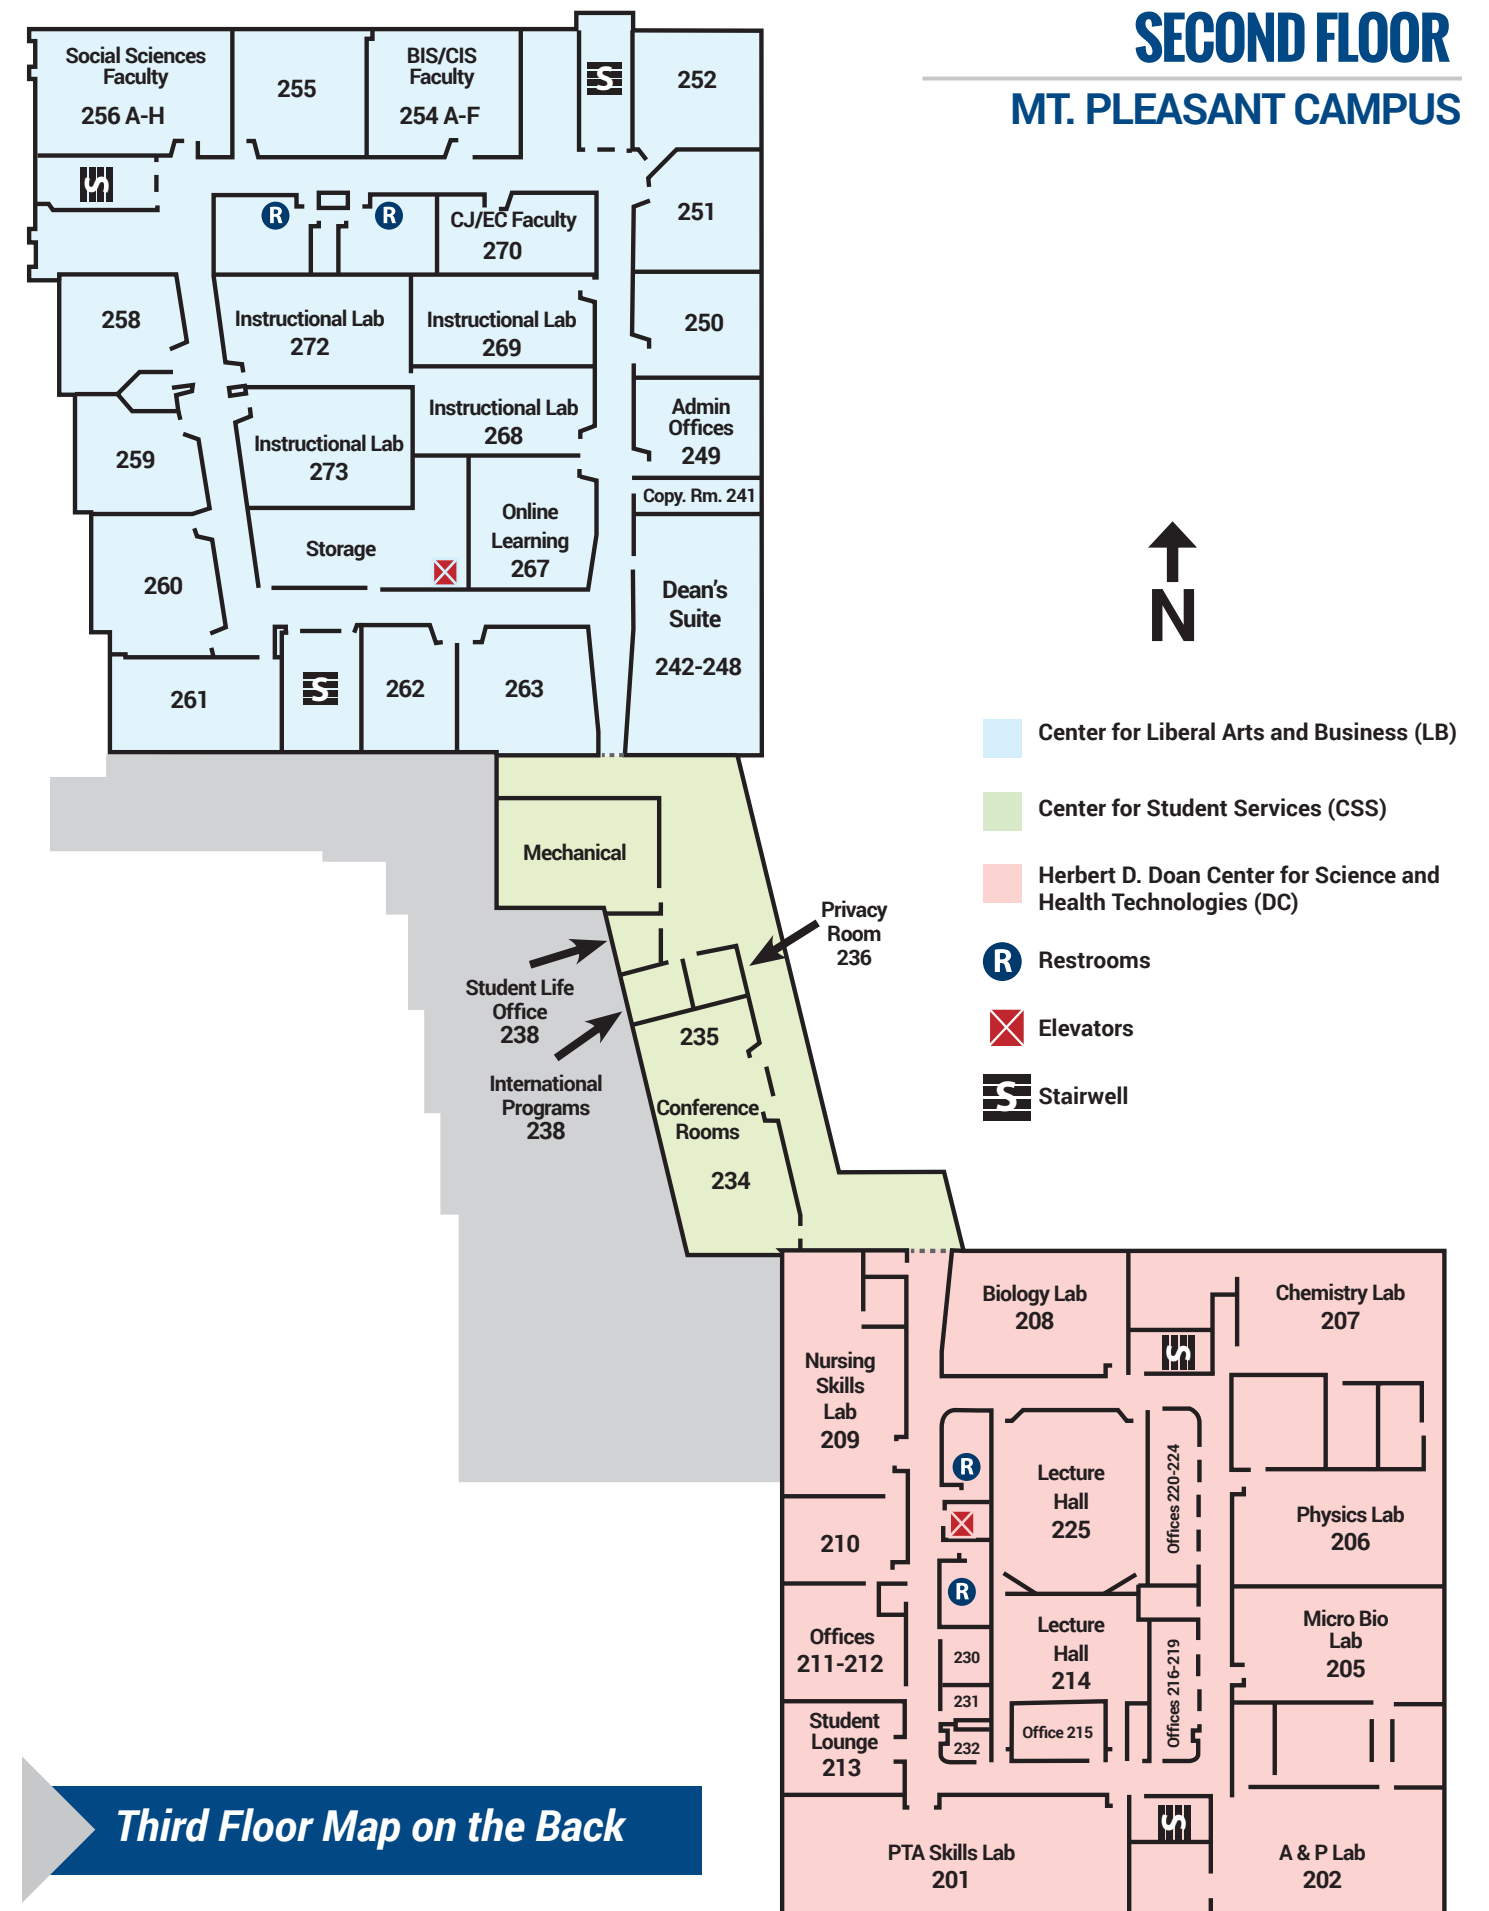

THIRD FLOOR
MT. PLEASANT CAMPUS

- Center for Liberal Arts and Business (LB)
- Morey Technical Center
- R Restrooms
- Elevators
- S Stairwell

**MOREY TECHNICAL
EDUCATION CENTER**
MT. PLEASANT CAMPUS

- Center for Liberal Arts and Business (LB)
- Center for Student Services (CSS)
- Herbert D. Doan Center for Science and Health Technologies (DC)
- Morey Technical Education Center

Third Floor Map on the Back