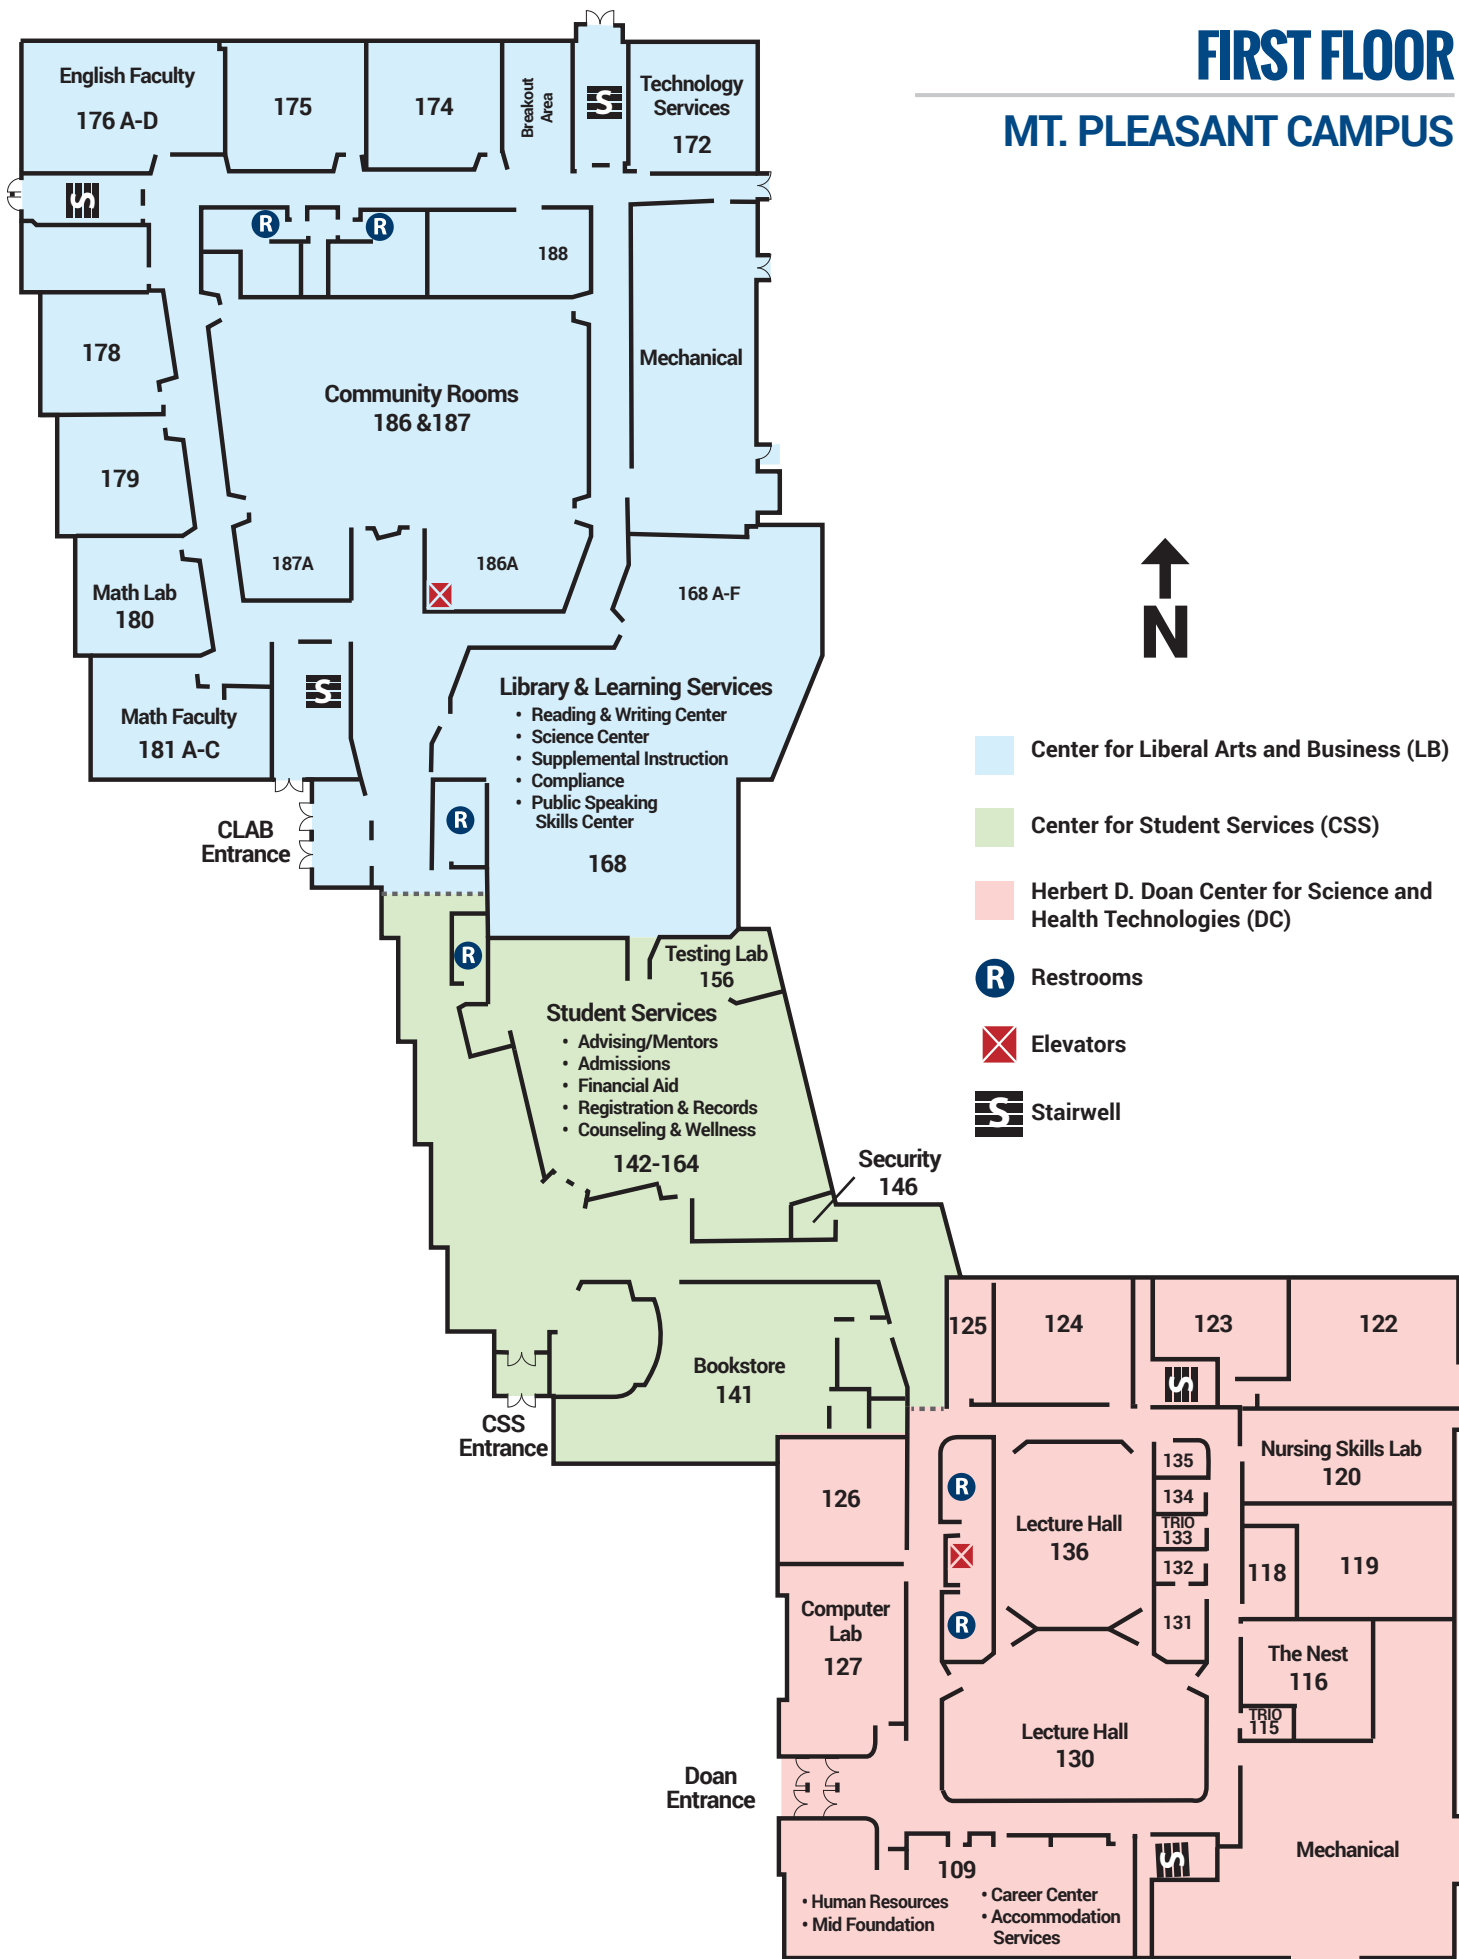

THIRD FLOOR
MT. PLEASANT CAMPUS

- Center for Liberal Arts and Business (LB)
- Morey Technical Center
- R Restrooms
- Elevators
- S Stairwell

**MOREY TECHNICAL
EDUCATION CENTER**
MT. PLEASANT CAMPUS

- Center for Liberal Arts and Business (LB)
- Center for Student Services (CSS)
- Herbert D. Doan Center for Science and Health Technologies (DC)
- Morey Technical Education Center

Third Floor Map on the Back