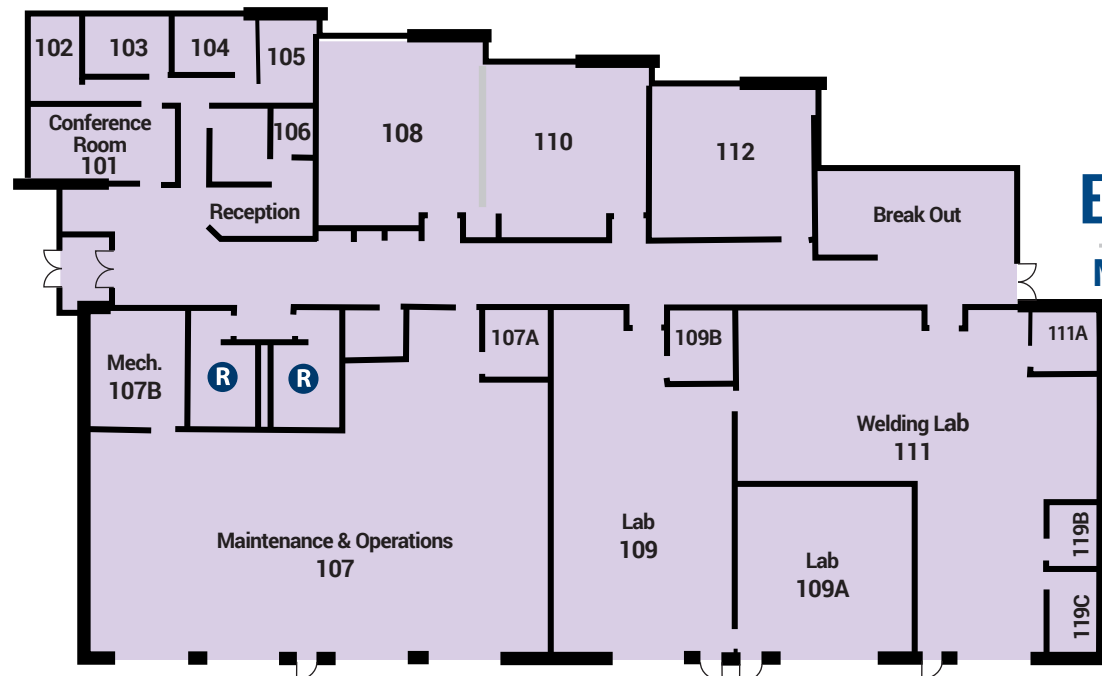

THIRD FLOOR
MT. PLEASANT CAMPUS

- Center for Liberal Arts and Business (LB)
- Morey Technical Center
- R Restrooms
- Elevators
- S Stairwell

**MOREY TECHNICAL
EDUCATION CENTER**
MT. PLEASANT CAMPUS

- Center for Liberal Arts and Business (LB)
- Center for Student Services (CSS)
- Herbert D. Doan Center for Science and Health Technologies (DC)
- Morey Technical Education Center

Third Floor Map on the Back