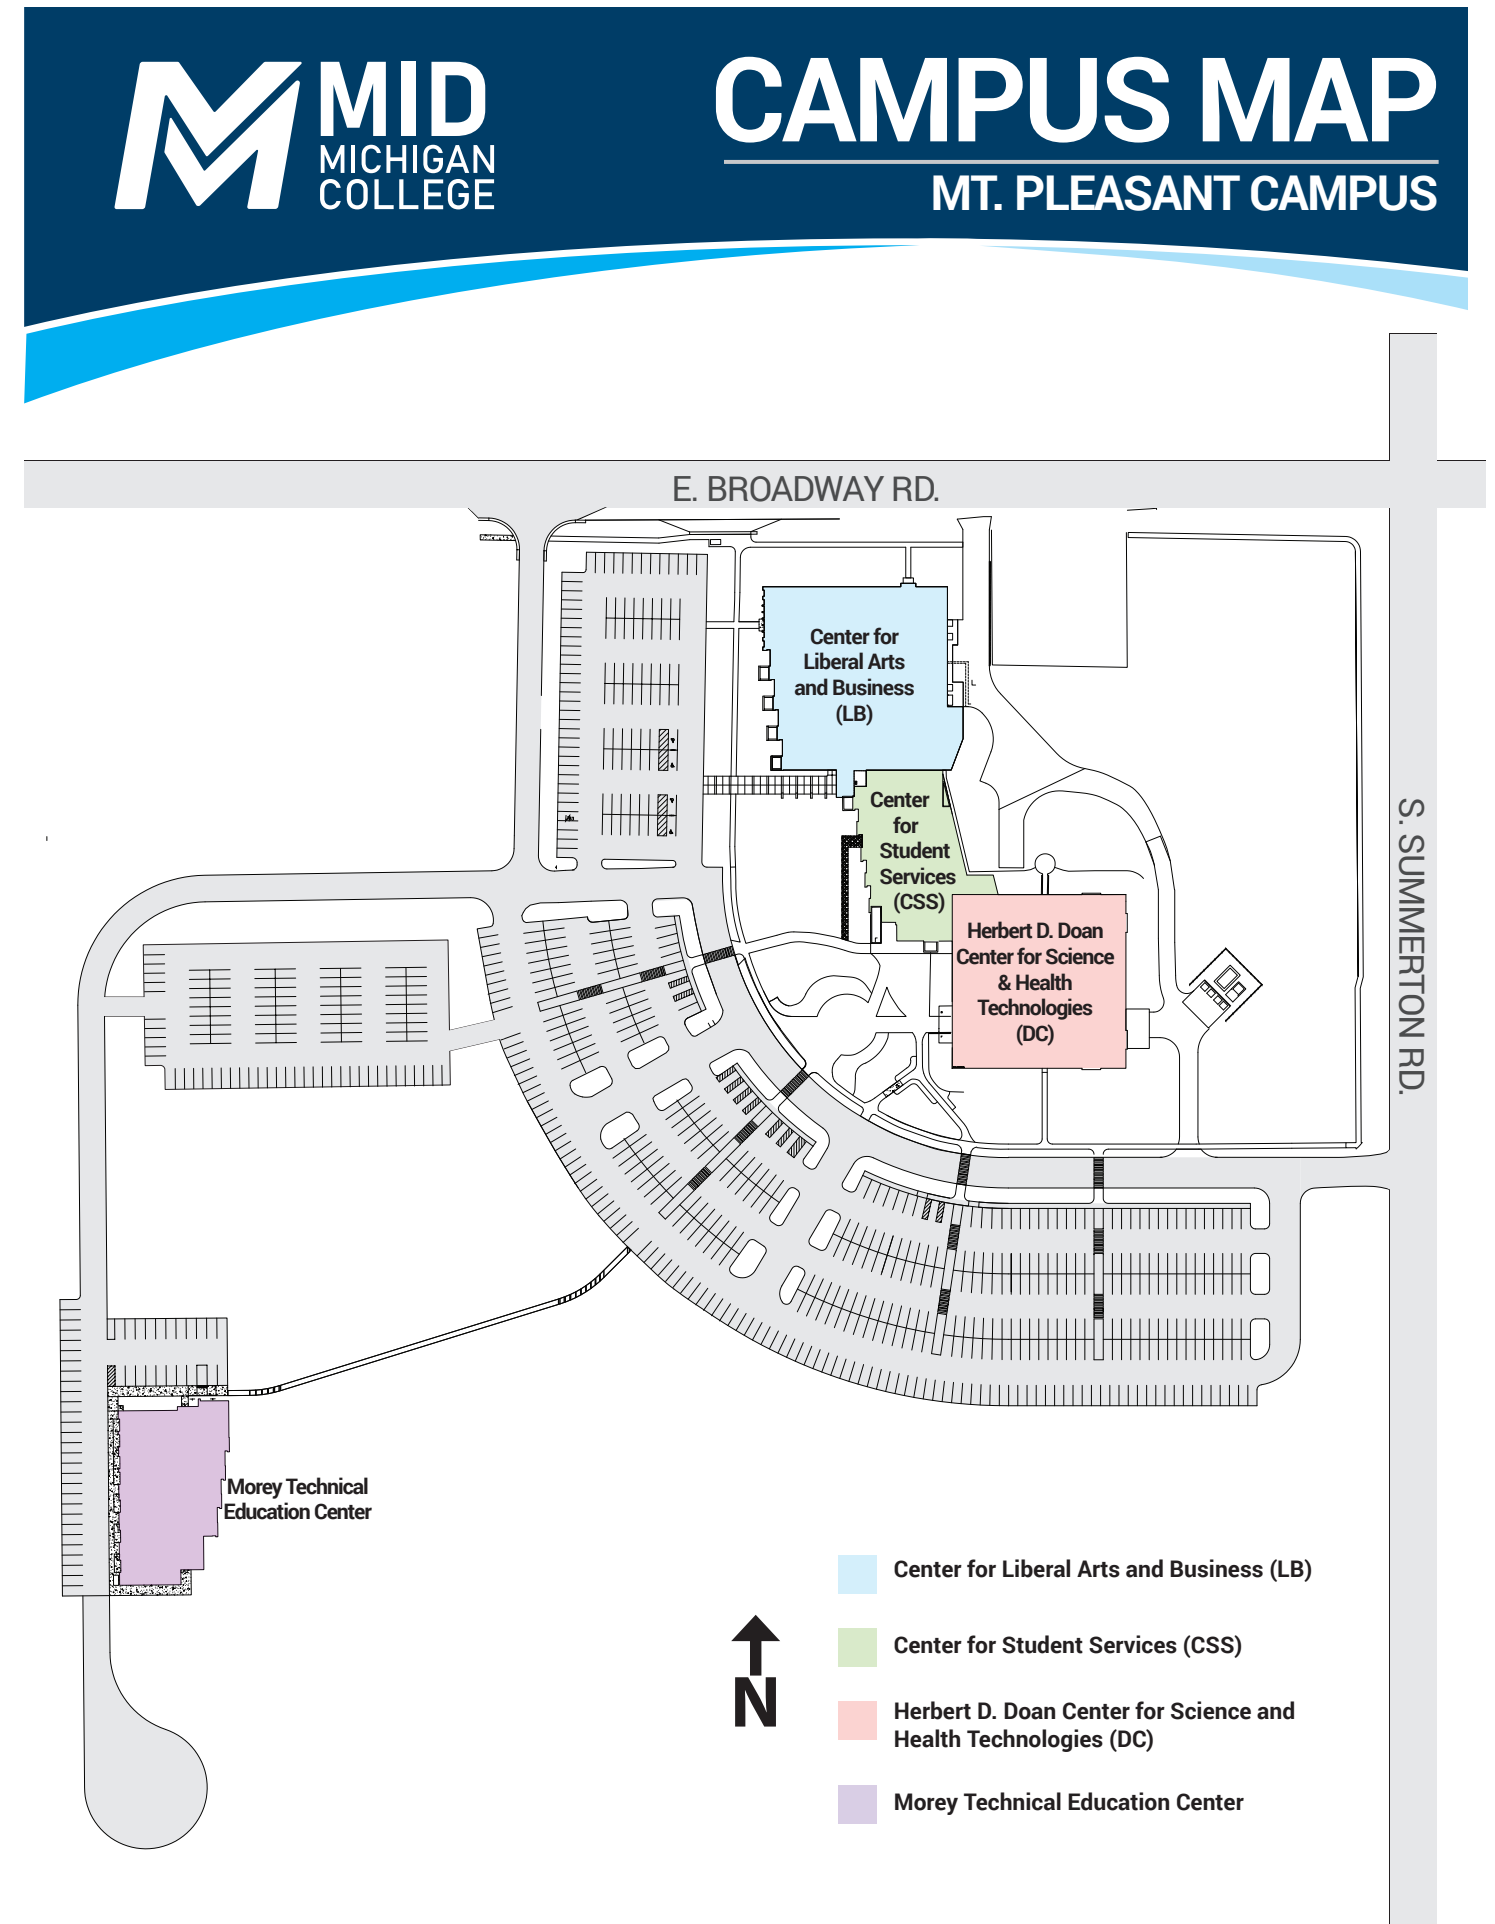

THIRD FLOOR
MT. PLEASANT CAMPUS

- Center for Liberal Arts and Business (LB)
- Morey Technical Center
- R Restrooms
- Elevators
- S Stairwell

**MOREY TECHNICAL
EDUCATION CENTER**
MT. PLEASANT CAMPUS

- Center for Liberal Arts and Business (LB)
- Center for Student Services (CSS)
- Herbert D. Doan Center for Science and Health Technologies (DC)
- Morey Technical Education Center

Third Floor Map on the Back