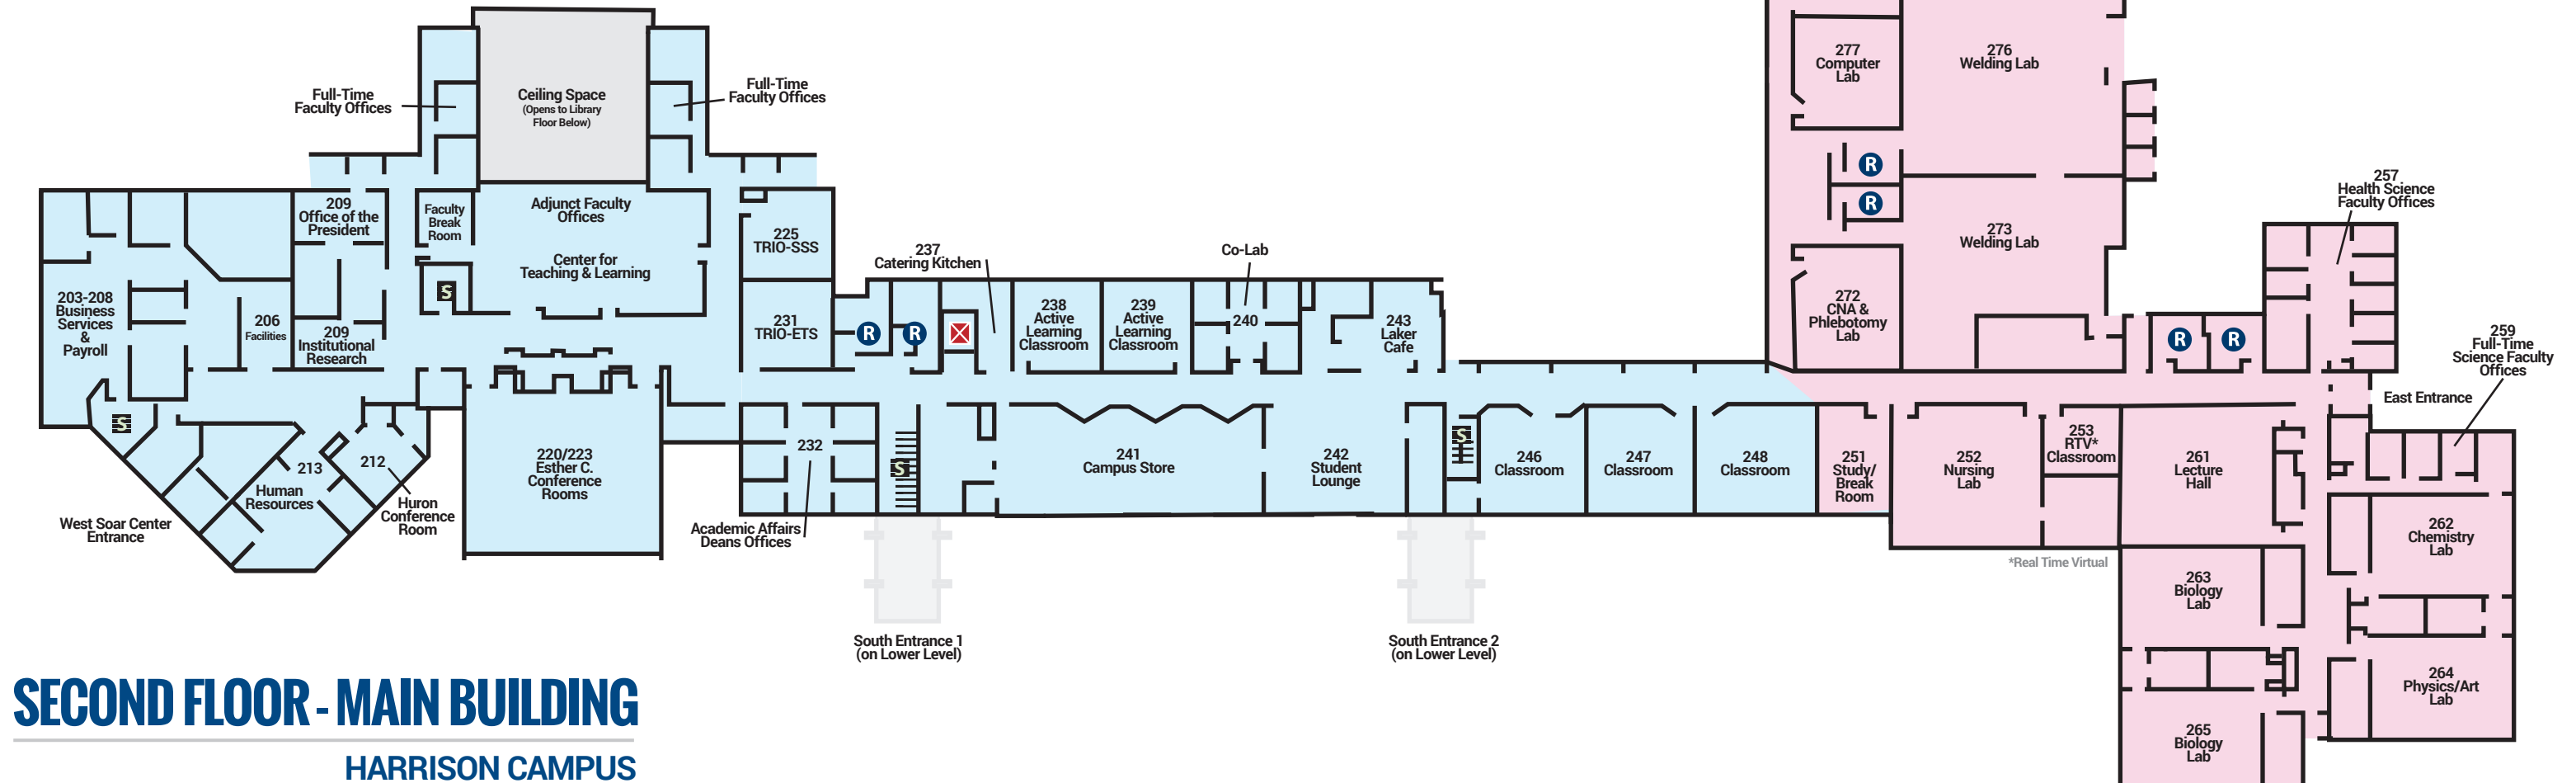

TECHNICAL EDUCATION CENTER

HARRISON CAMPUS

CENTER FOR MEDICAL IMAGING STUDIES

HARRISON CAMPUS

CAMPUS MAP

HARRISON CAMPUS

Wilhelm Joseph Magnus Building for Skilled Trades Learning
 Located at 3200 South Clare Avenue

FIRST FLOOR - MAIN BUILDING

HARRISON CAMPUS

- Main Building
- Health Sciences and Computer and Welding Labs
- Reserved for CGRES-CTE
- R Restrooms
- Elevators
- S Stairwell

↑
N

SECOND FLOOR - MAIN BUILDING