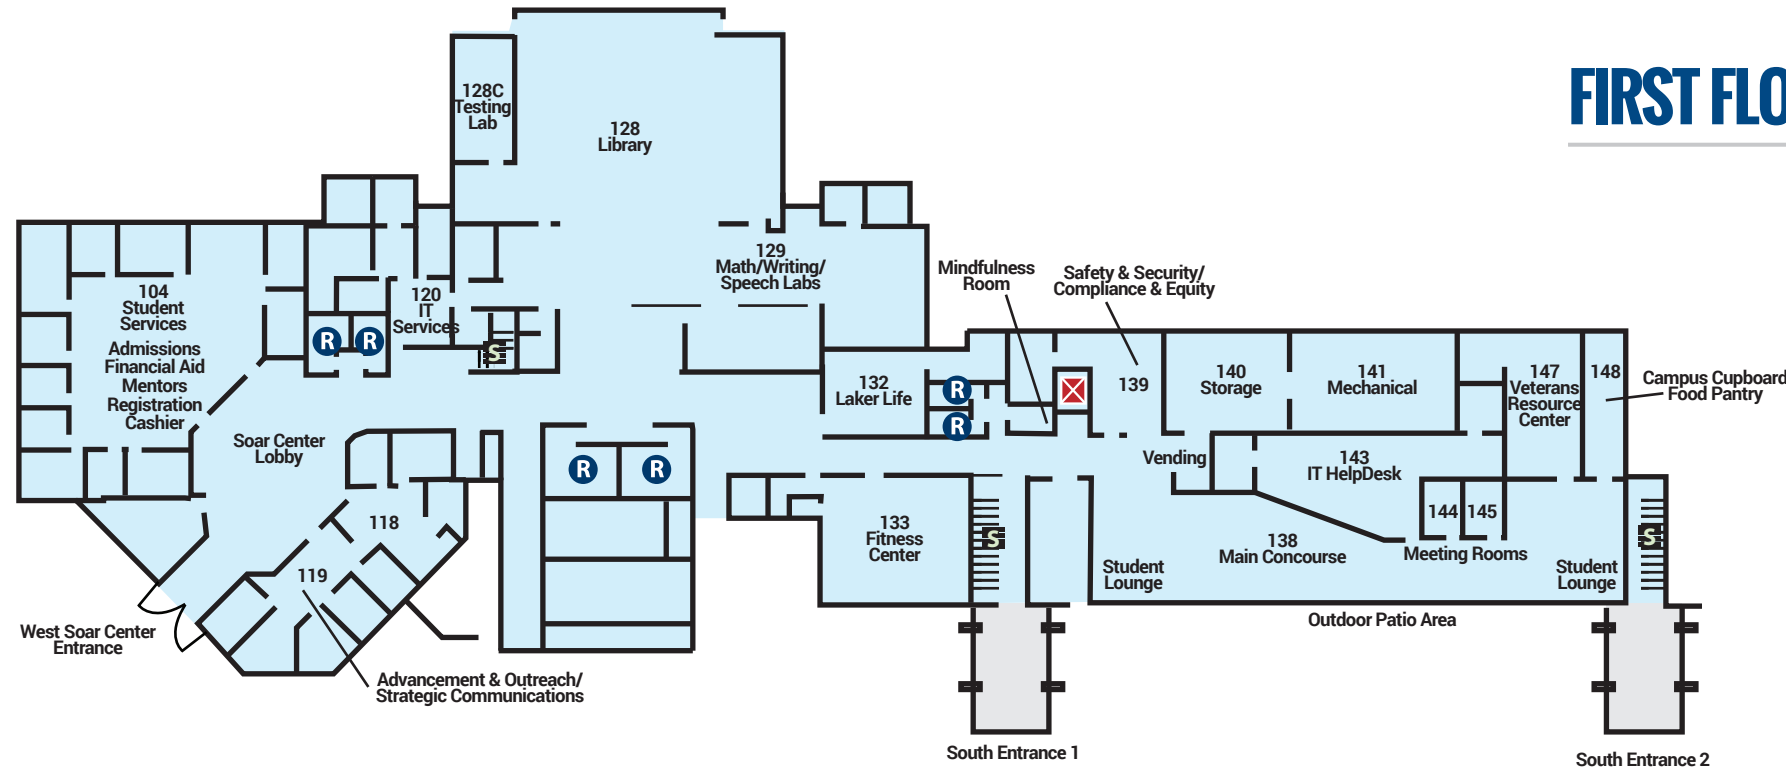

TECHNICAL EDUCATION CENTER

HARRISON CAMPUS

CENTER FOR MEDICAL IMAGING STUDIES

HARRISON CAMPUS

CAMPUS MAP

HARRISON CAMPUS

Wilhelm Joseph Magnus Building for Skilled Trades Learning
 Located at 3200 South Clare Avenue

FIRST FLOOR - MAIN BUILDING

HARRISON CAMPUS

- Main Building
- Health Sciences and Computer and Welding Labs
- Reserved for CGRES-CTE
- R Restrooms
- Elevators
- S Stairwell

↑
N

SECOND FLOOR - MAIN BUILDING

HARRISON CAMPUS