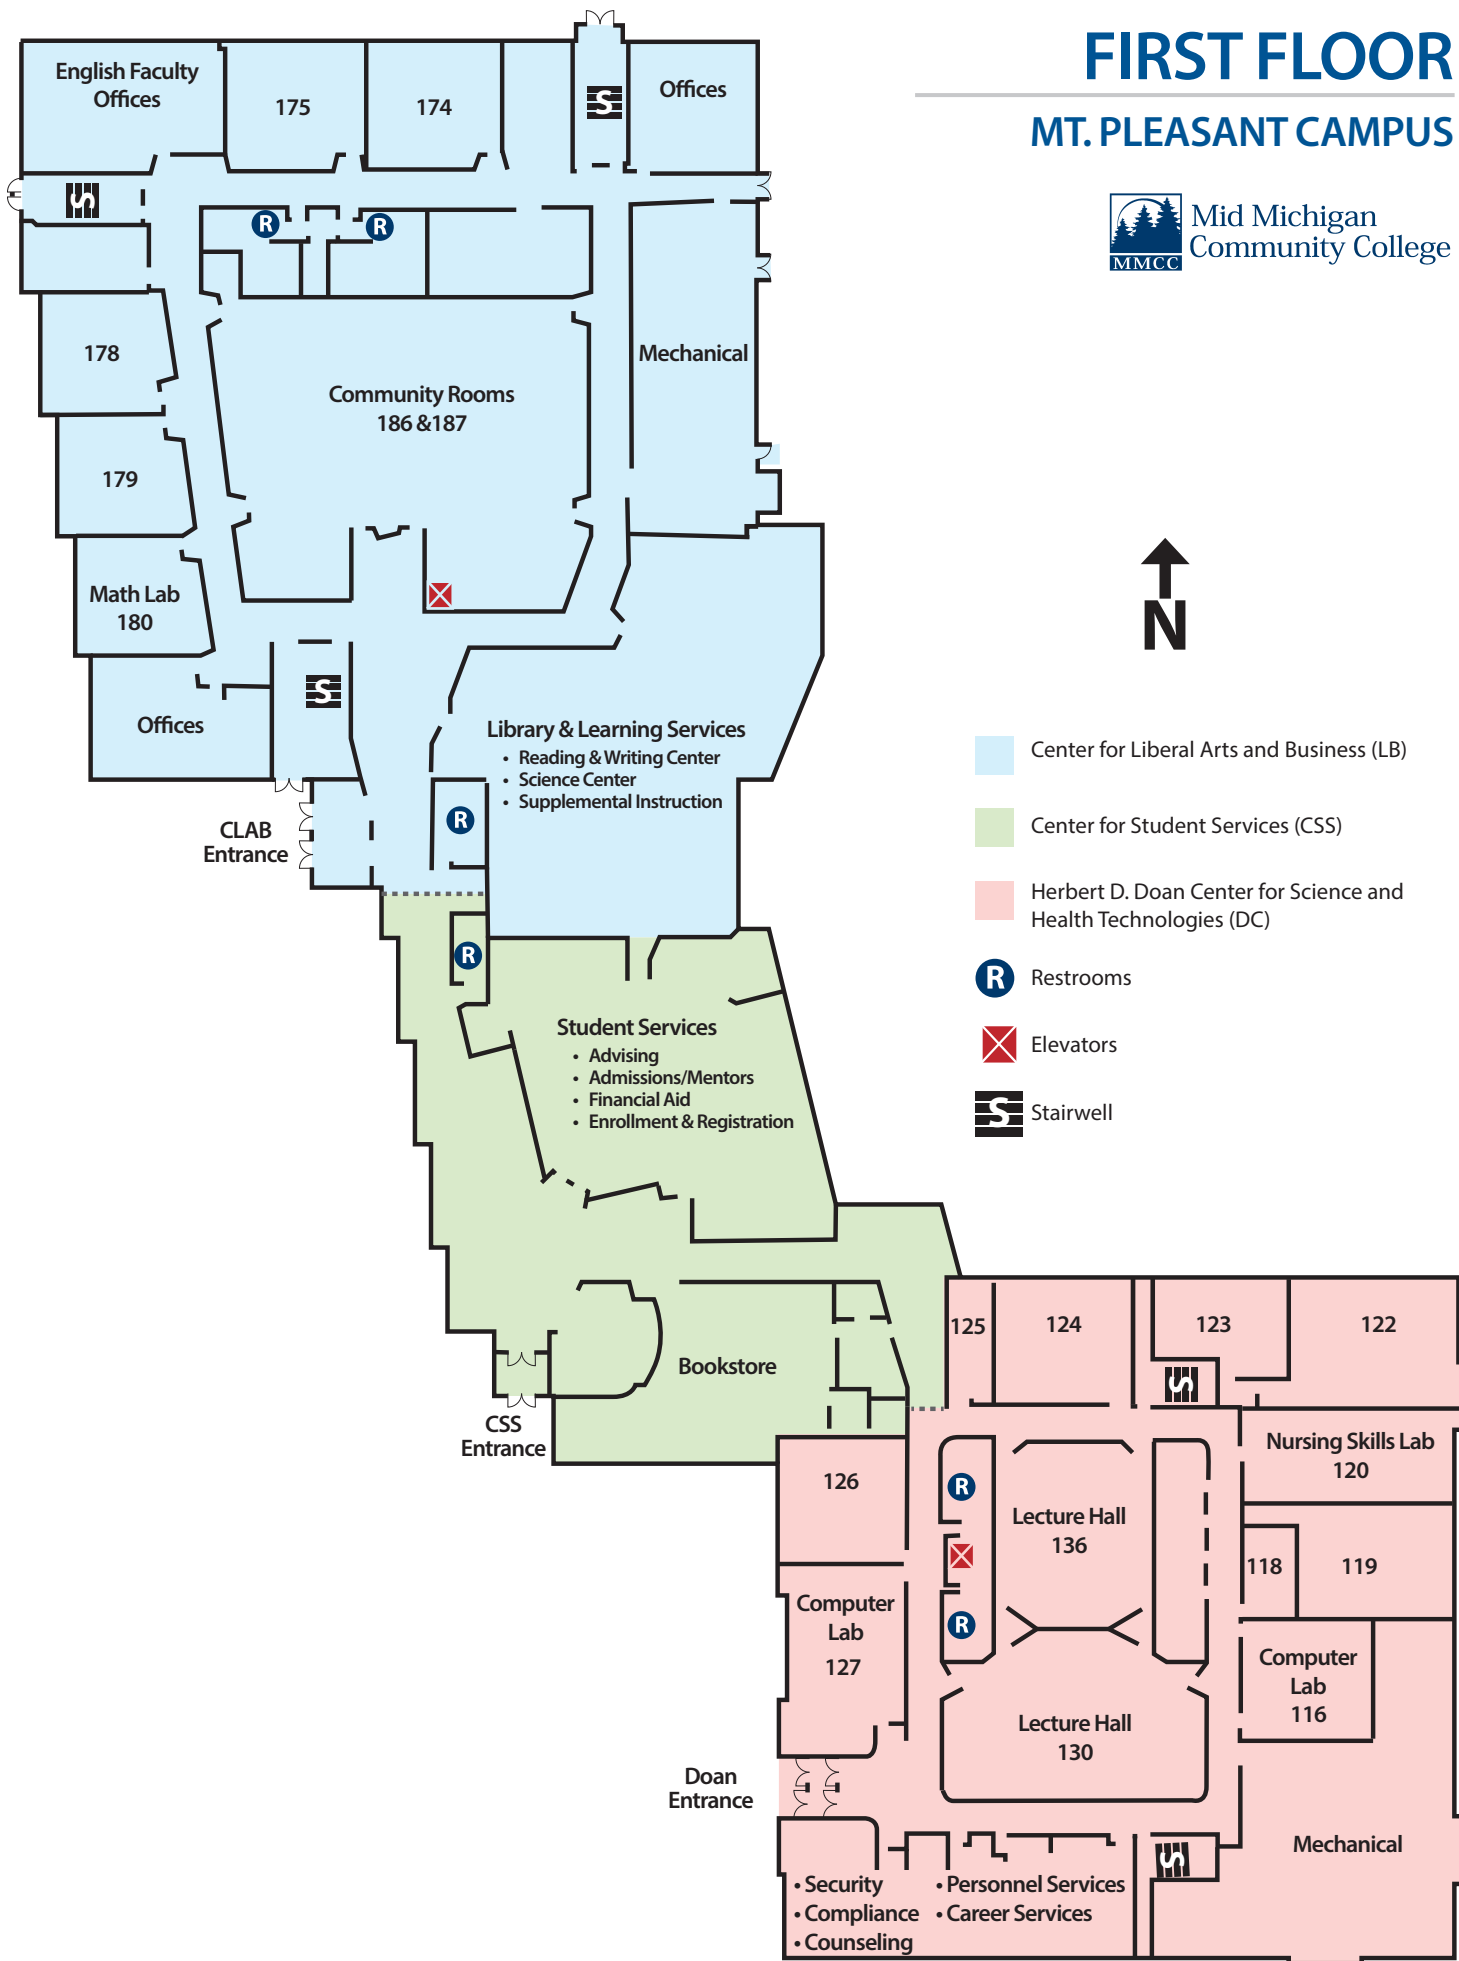

THIRD FLOOR MT. PLEASANT CAMPUS

- Center for Liberal Arts and Business (LB)
- Center for Student Services (CSS)
- Herbert D. Doan Center for Science and Health Technologies (DC)
- R Restrooms
- X Elevators
- S Stairwell

CAMPUS MAP MT. PLEASANT CAMPUS

- Center for Liberal Arts and Business (LB)
- Center for Student Services (CSS)
- Herbert D. Doan Center for Science and Health Technologies (DC)
- Morey Technical Education Center

Third Floor Map on the Back