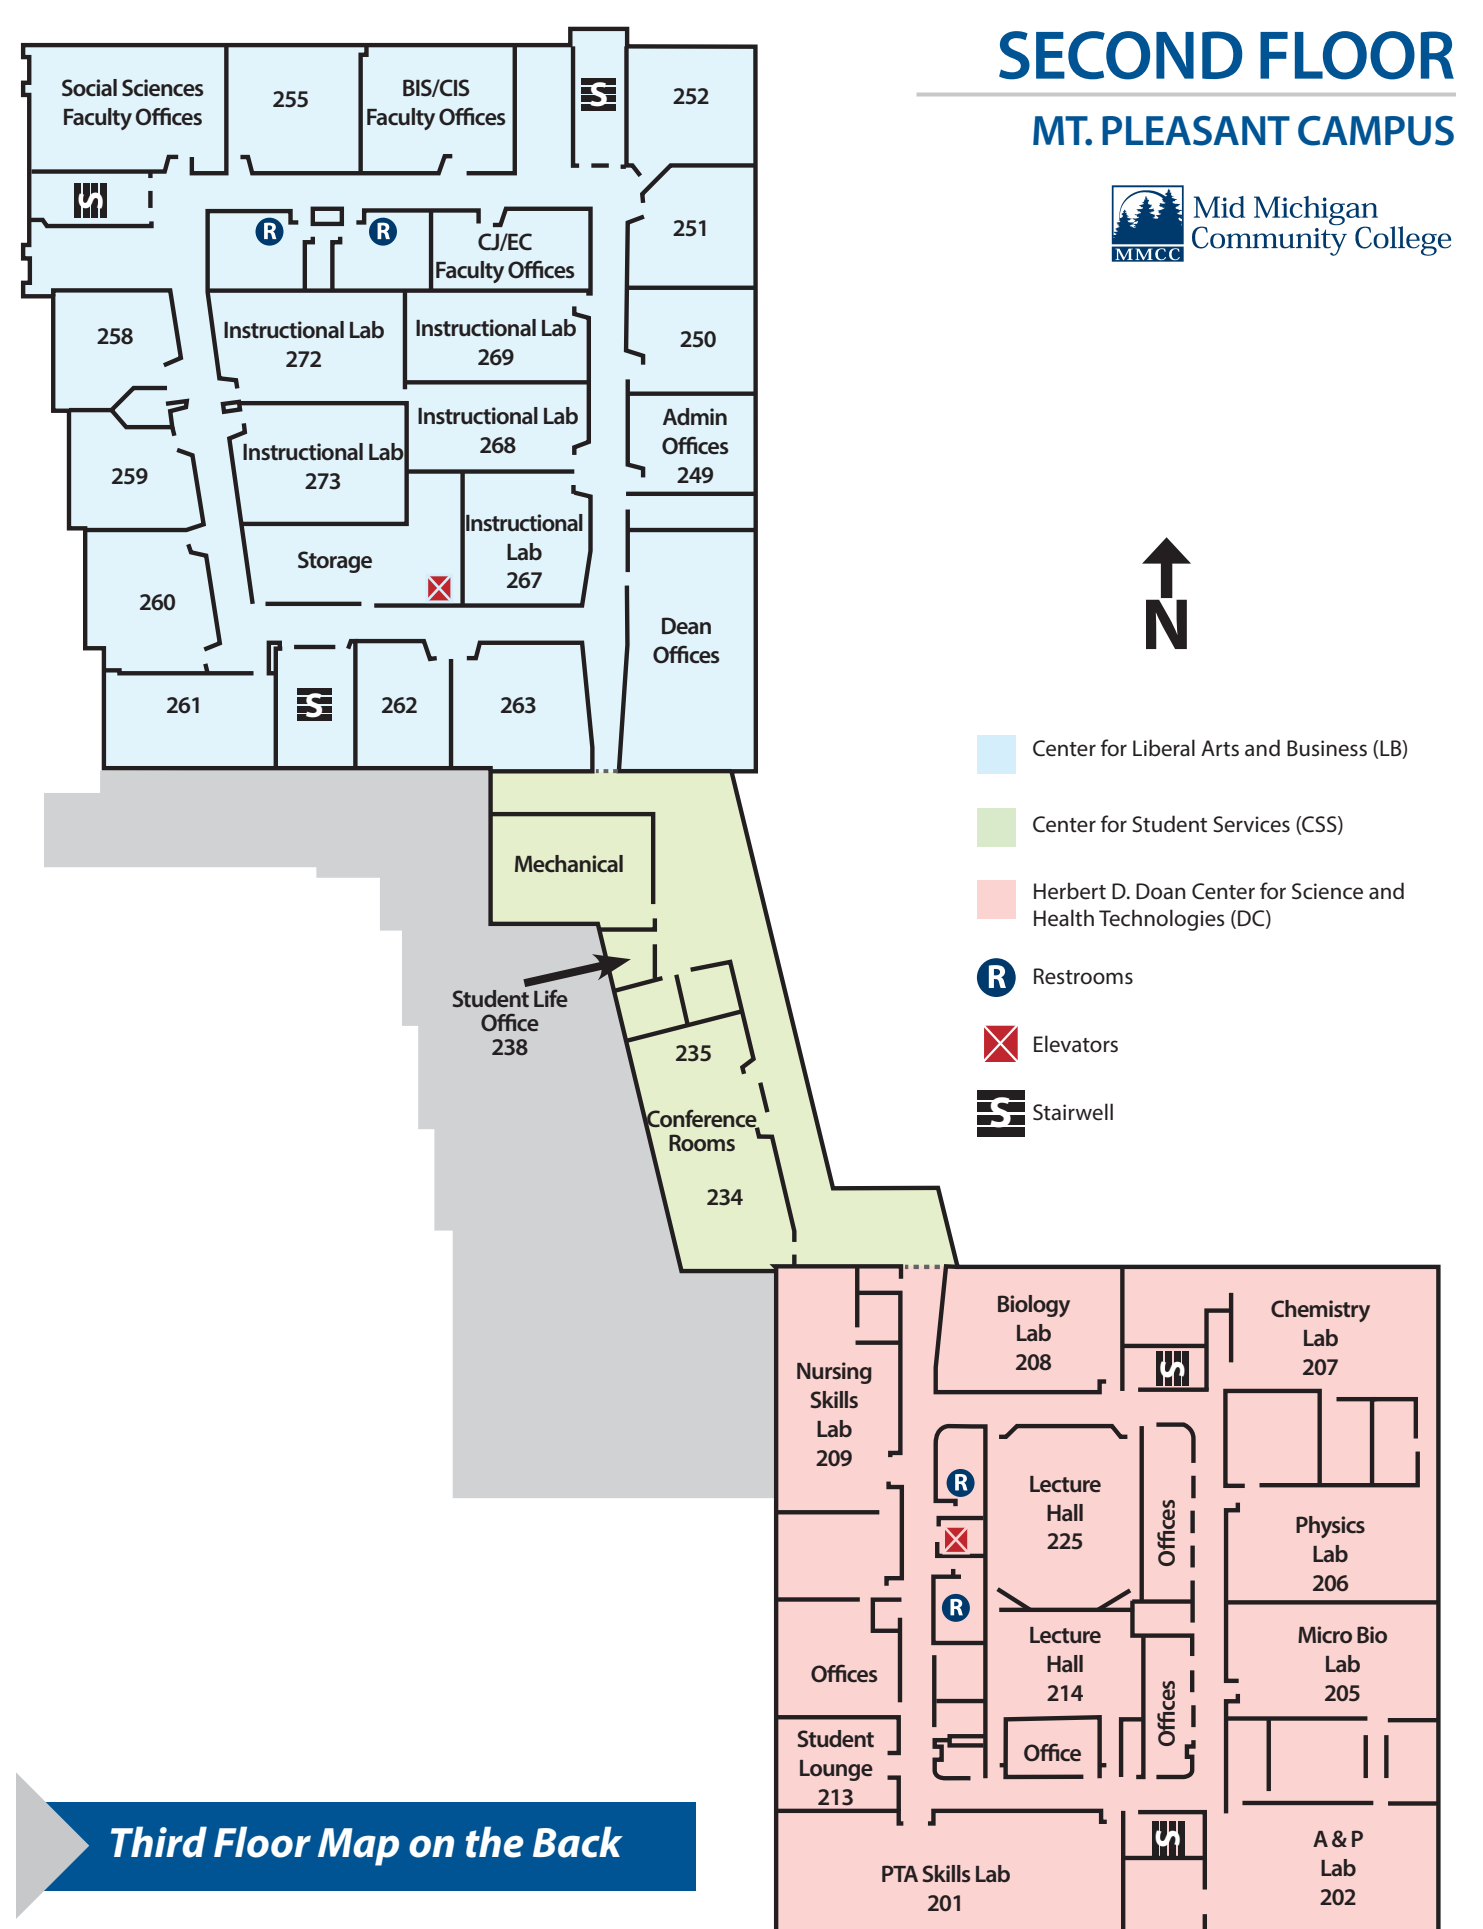

THIRD FLOOR MT. PLEASANT CAMPUS

- Center for Liberal Arts and Business (LB)
- Center for Student Services (CSS)
- Herbert D. Doan Center for Science and Health Technologies (DC)
- R Restrooms
- X Elevators
- S Stairwell

CAMPUS MAP MT. PLEASANT CAMPUS

- Center for Liberal Arts and Business (LB)
- Center for Student Services (CSS)
- Herbert D. Doan Center for Science and Health Technologies (DC)
- Morey Technical Education Center

Third Floor Map on the Back