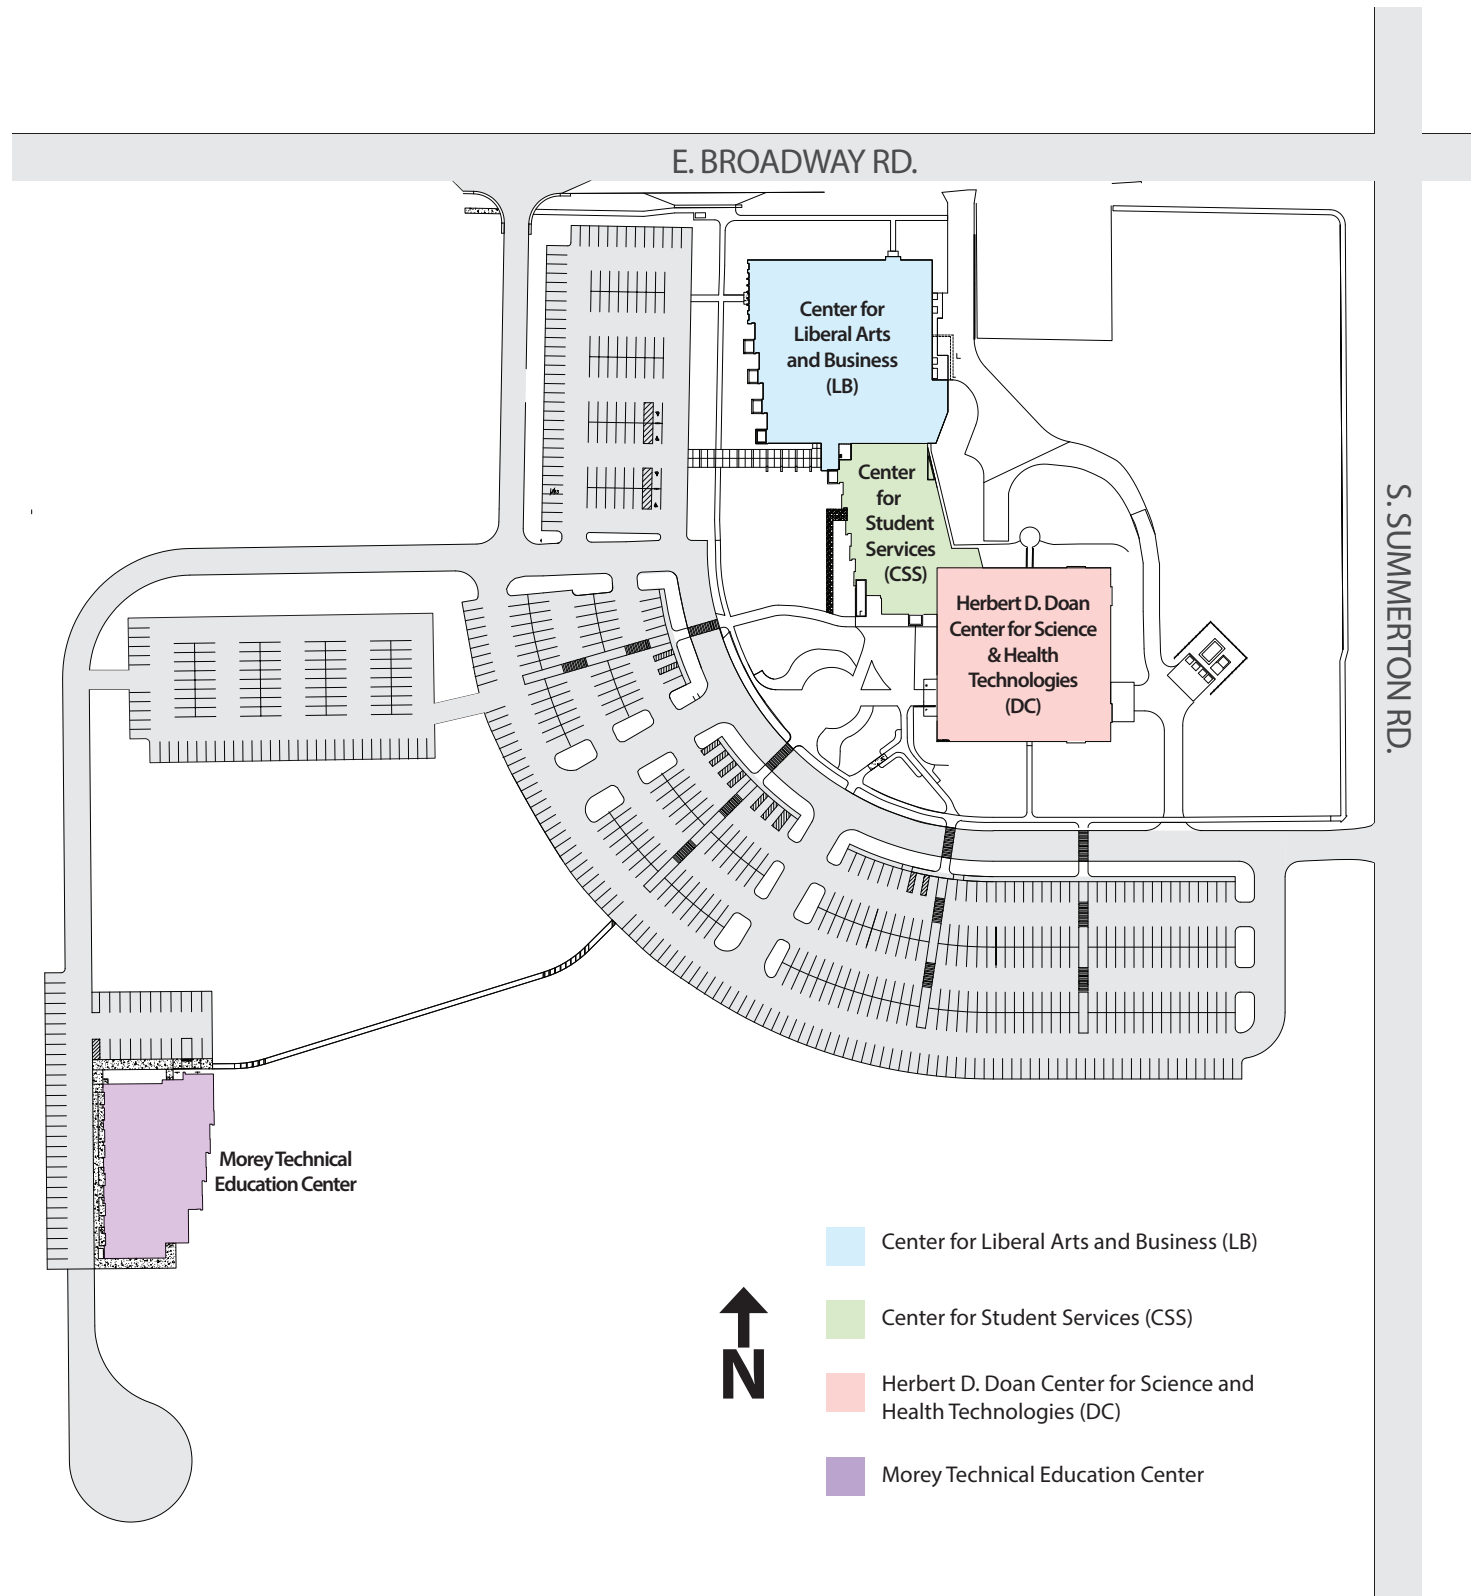

THIRD FLOOR MT. PLEASANT CAMPUS

- Center for Liberal Arts and Business (LB)
- Center for Student Services (CSS)
- Herbert D. Doan Center for Science and Health Technologies (DC)
- R Restrooms
- X Elevators
- S Stairwell

CAMPUS MAP MT. PLEASANT CAMPUS

- Center for Liberal Arts and Business (LB)
- Center for Student Services (CSS)
- Herbert D. Doan Center for Science and Health Technologies (DC)
- Morey Technical Education Center

Third Floor Map on the Back